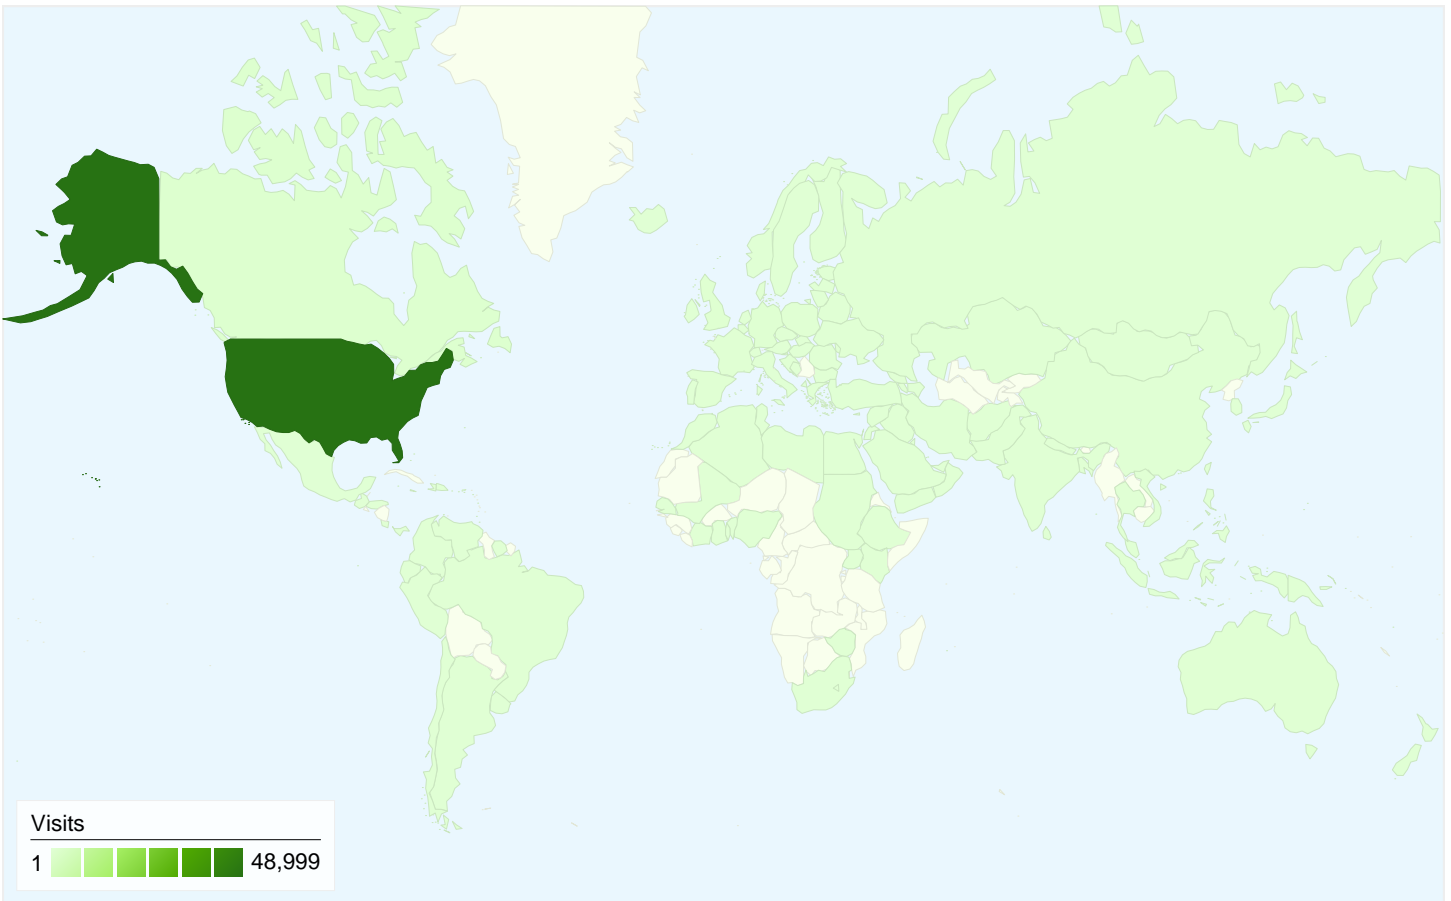

Visitors
32,331

Map Overlay world

Traffic Sources Overview

- **Search Engines**
21,710.00 (39.80%)
- **Referring Sites**
19,733.00 (36.17%)
- **Direct Traffic**
13,014.00 (23.86%)
- **Other**
93 (0.17%)

Content Overview

All traffic sources sent a total of 54,550 visits

- 23.86% Direct Traffic
- 36.17% Referring Sites
- 39.80% Search Engines

- **Search Engines**
21,710.00 (39.80%)
- **Referring Sites**
19,733.00 (36.17%)
- **Direct Traffic**
13,014.00 (23.86%)
- **Other**
93 (0.17%)

Top Traffic Sources

Sources	Visits	% visits	Keywords	Visits	% visits
google (organic)	17,294	31.70%	marina city	3,031	13.96%
(direct) ((none))	13,014	23.86%	marina city online	1,401	6.45%
chicagotribune.com (referral)	2,941	5.39%	chicago marathon	994	4.58%
yahoo (organic)	2,348	4.30%	marina towers	601	2.77%
images.google.com (referral)	2,117	3.88%	marina city chicago	558	2.57%

54,550 visits came from 136 countries/territories

Site Usage

Country/Territory	Visits	Pages/Visit	Avg. Time on Site	% New Visits	Bounce Rate
Visits 54,550 % of Site Total: 100.00%	Pages/Visit 3.47 Site Avg: 3.47 (0.00%)	Avg. Time on Site 00:03:33 Site Avg: 00:03:33 (0.00%)	% New Visits 58.46% Site Avg: 58.42% (0.07%)	Bounce Rate 48.62% Site Avg: 48.62% (0.00%)	
United States	48,999	3.46	00:03:37	56.87%	47.03%
Canada	835	3.94	00:02:56	73.53%	69.34%
United Kingdom	449	3.54	00:02:33	89.09%	61.92%
Germany	434	2.80	00:02:14	63.59%	64.29%
Spain	214	7.15	00:06:14	65.42%	43.46%
Poland	206	4.20	00:04:11	33.01%	25.24%
France	200	4.52	00:04:39	52.00%	69.00%
Denmark	193	2.12	00:00:55	10.88%	33.16%
(not set)	190	3.03	00:02:26	63.68%	58.42%