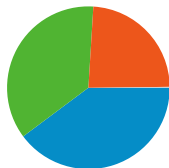

Traffic Sources Overview

- **Search Engines**
  21,710.00 (39.80%)
- **Referring Sites**
  19,733.00 (36.17%)
- **Direct Traffic**
  13,014.00 (23.86%)
- **Other**
  93 (0.17%)

Content Overview

Pages	Pageviews	% Pageviews
/	30,463	16.07%
/news.htm	23,747	12.53%
/listing.htm	9,923	5.24%
/rental.htm	7,047	3.72%
/index.html	6,045	3.19%