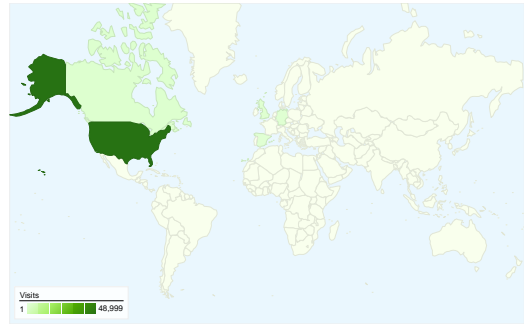

Site Usage

54,550 Visits

48.62% Bounce Rate

189,526 Pageviews

00:03:33 Avg. Time on Site

3.47 Pages/Visit

58.42% % New Visits

Visitors Overview

Visitors
32,331

Map Overlay world

Traffic Sources Overview

- **Search Engines**
21,710.00 (39.80%)
- **Referring Sites**
19,733.00 (36.17%)
- **Direct Traffic**
13,014.00 (23.86%)
- **Other**
93 (0.17%)

Content Overview

All traffic sources sent a total of 54,550 visits

- 23.86% Direct Traffic
- 36.17% Referring Sites
- 39.80% Search Engines

- **Search Engines**
21,710.00 (39.80%)
- **Referring Sites**
19,733.00 (36.17%)
- **Direct Traffic**
13,014.00 (23.86%)
- **Other**
93 (0.17%)

54,550 visits came from 136 countries/territories

Site Usage

Country/Territory	Visits	Pages/Visit	Avg. Time on Site	% New Visits	Bounce Rate
Visits 54,550 % of Site Total: 100.00%	Pages/Visit 3.47 Site Avg: 3.47 (0.00%)	Avg. Time on Site 00:03:33 Site Avg: 00:03:33 (0.00%)	% New Visits 58.46% Site Avg: 58.42% (0.07%)	Bounce Rate 48.62% Site Avg: 48.62% (0.00%)	
United States	48,999	3.46	00:03:37	56.87%	47.03%
Canada	835	3.94	00:02:56	73.53%	69.34%
United Kingdom	449	3.54	00:02:33	89.09%	61.92%
Germany	434	2.80	00:02:14	63.59%	64.29%
Spain	214	7.15	00:06:14	65.42%	43.46%
Poland	206	4.20	00:04:11	33.01%	25.24%
France	200	4.52	00:04:39	52.00%	69.00%
Denmark	193	2.12	00:00:55	10.88%	33.16%
(not set)	190	3.03	00:02:26	63.68%	58.42%