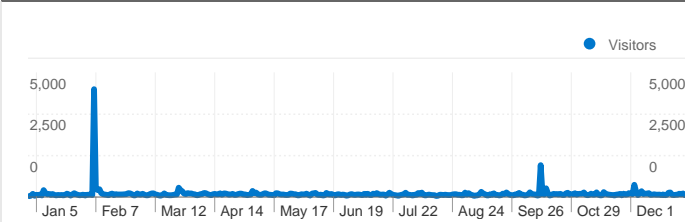

Site Usage

54,550 Visits

48.62% Bounce Rate

189,526 Pageviews

00:03:33 Avg. Time on Site

3.47 Pages/Visit

58.42% % New Visits

Visitors Overview

54,550 visits came from 136 countries/territories

Site Usage

Country/Territory	Visits	Pages/Visit	Avg. Time on Site	% New Visits	Bounce Rate
Visits 54,550 % of Site Total: 100.00%	Pages/Visit 3.47 Site Avg: 3.47 (0.00%)	Avg. Time on Site 00:03:33 Site Avg: 00:03:33 (0.00%)	% New Visits 58.46% Site Avg: 58.42% (0.07%)	Bounce Rate 48.62% Site Avg: 48.62% (0.00%)	
United States	48,999	3.46	00:03:37	56.87%	47.03%
Canada	835	3.94	00:02:56	73.53%	69.34%
United Kingdom	449	3.54	00:02:33	89.09%	61.92%
Germany	434	2.80	00:02:14	63.59%	64.29%
Spain	214	7.15	00:06:14	65.42%	43.46%
Poland	206	4.20	00:04:11	33.01%	25.24%
France	200	4.52	00:04:39	52.00%	69.00%
Denmark	193	2.12	00:00:55	10.88%	33.16%
(not set)	190	3.03	00:02:26	63.68%	58.42%

Australia	148	3.41	00:03:00	83.78%	67.57%
					1 - 10 of 136

Pages on this site were viewed a total of 189,526 times

 189,526 Pageviews

 142,066 Unique Views

 48.62% Bounce Rate

Top Content

Pages	Pageviews	% Pageviews
/	30,463	16.07%
/news.htm	23,747	12.53%
/listing.htm	9,923	5.24%
/rental.htm	7,047	3.72%
/index.html	6,045	3.19%